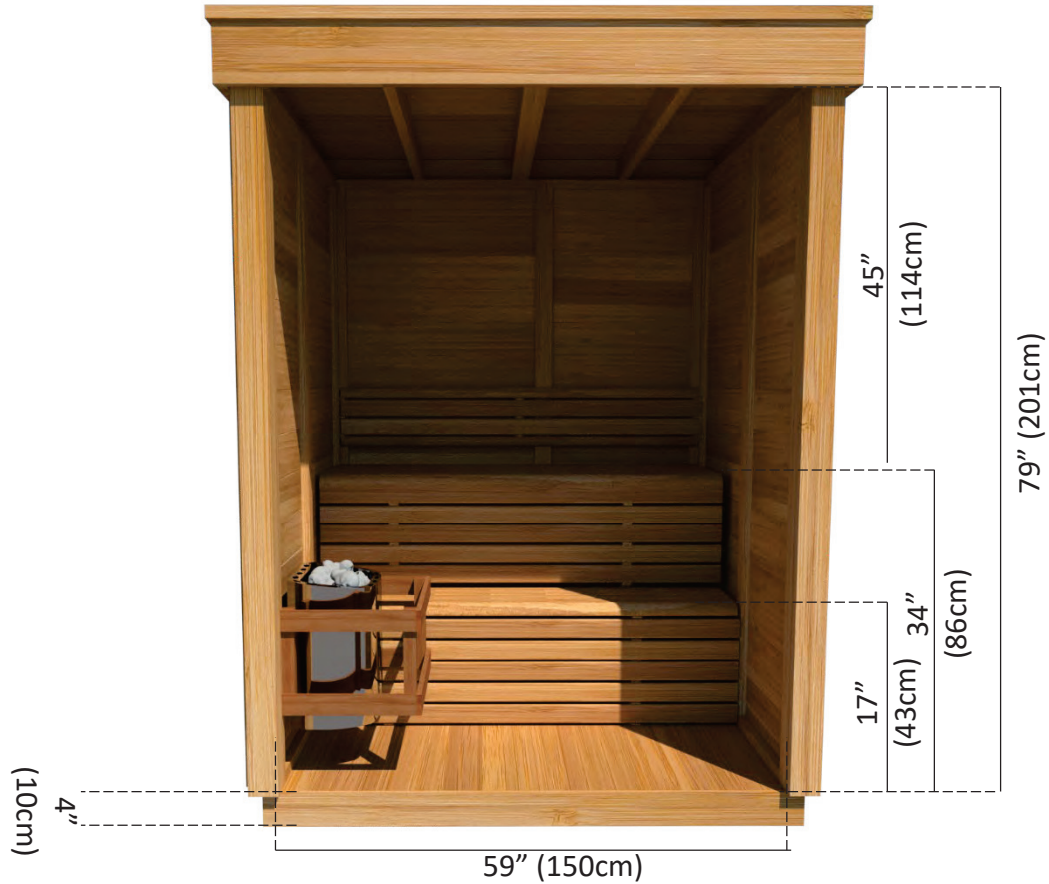

# CU550

68"x68" (173cmx173cm)

# CU550

68"x68" (173cmx173cm)

71" (180cm)

Optional  
semi – privacy panel

63 ¼" (161cm)

66" (168cm)

75" (191cm)

91" (231cm)

\* Note that glass door can be hinged from either side and can also be put on the left or right side of the Pure Cube Sauna.

71" (180cm)

63 ¼" (161cm)

66" (168cm)

\* Shown with optional "semi – privacy panel" on front wall.