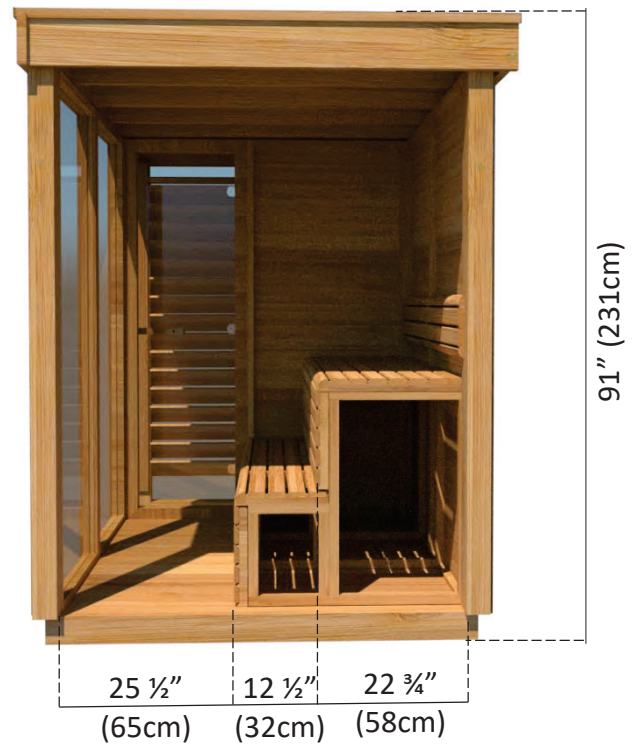

CU580 DUAL  
Outdoor Sauna with Shower  
71"x111" (180cmx282cm)

# CU580 DUAL Outdoor Sauna with Shower 71"x111" (180cmx282cm)

111" (282cm)

\* semi - privacy panel

71" (180cm)

71" (180cm)

**\*100 PSF Snow Load Capacity**

ph: 519-923-9813 | info@dundalkleisurecraft.com | web: www.dundalkleisurecraft.com