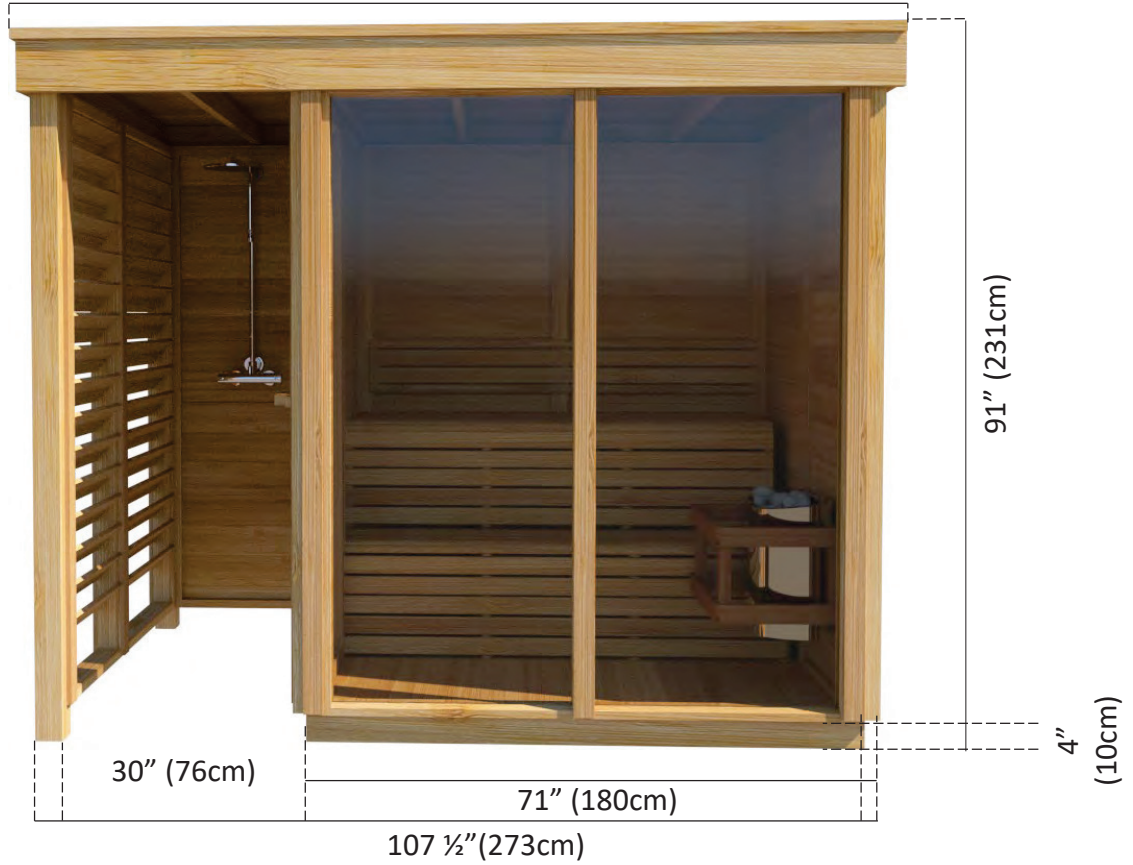

CU580 DUAL  
Outdoor Sauna with Shower  
71"x111" (180cmx282cm)

# CU580 DUAL Outdoor Sauna with Shower 71"x111" (180cmx282cm)

111" (282cm)

\* semi - privacy panel

71" (180cm)

71" (180cm)

**\*100 PSF Snow Load Capacity**

ph: 519-923-9813 | info@dundalkleisurecraft.com | web: www.dundalkleisurecraft.com